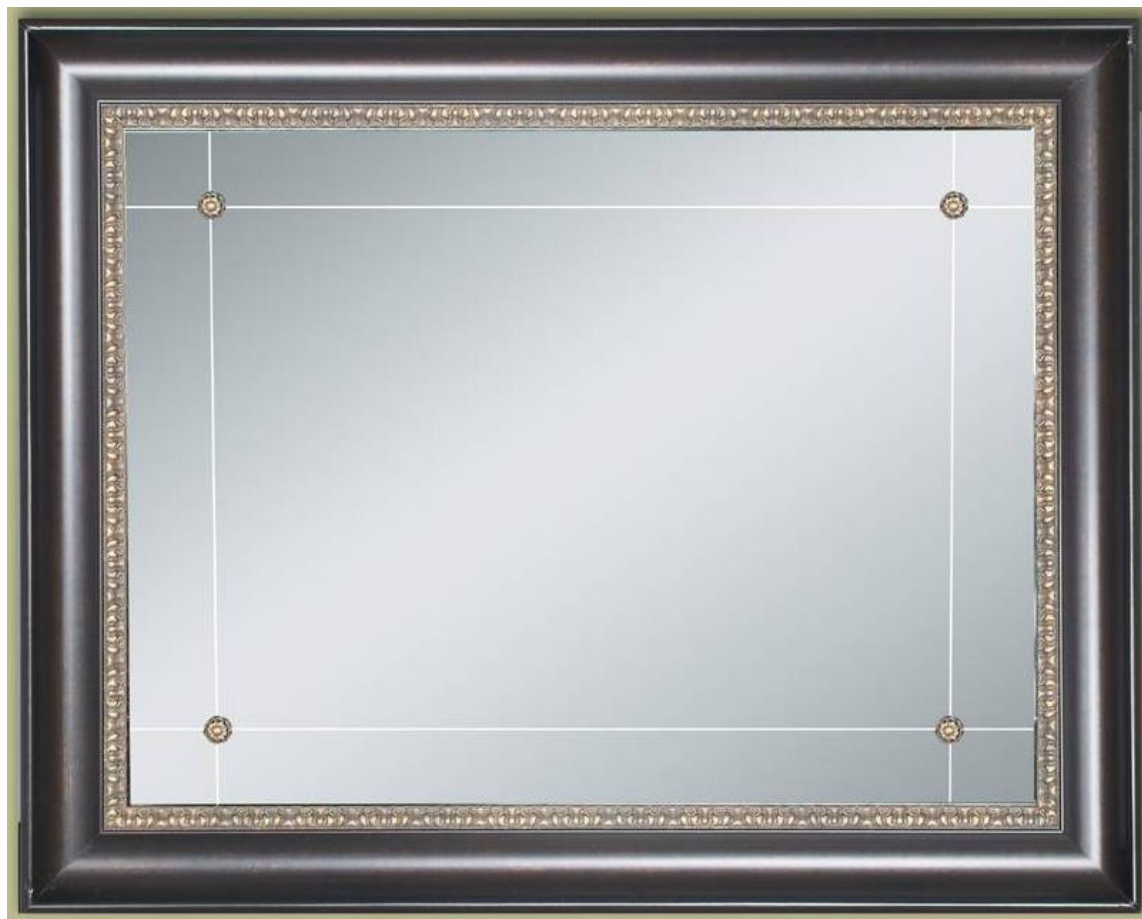

Features: 2 ½" x 1 ¼" Traditional Frame with Rubbed Bronze Foil Finish and Elegant Leafed Embossing
V-Groove cut Mirror Accented with Metal Floral Rosettes
Decorative, Fashionable, and Functional
Hangs Horizontally or Vertically / Gallery Finished Back

Model	8597
O.D.	27" x 33"
Glass Size	22" x 28"
Suggested Retail	$85.00