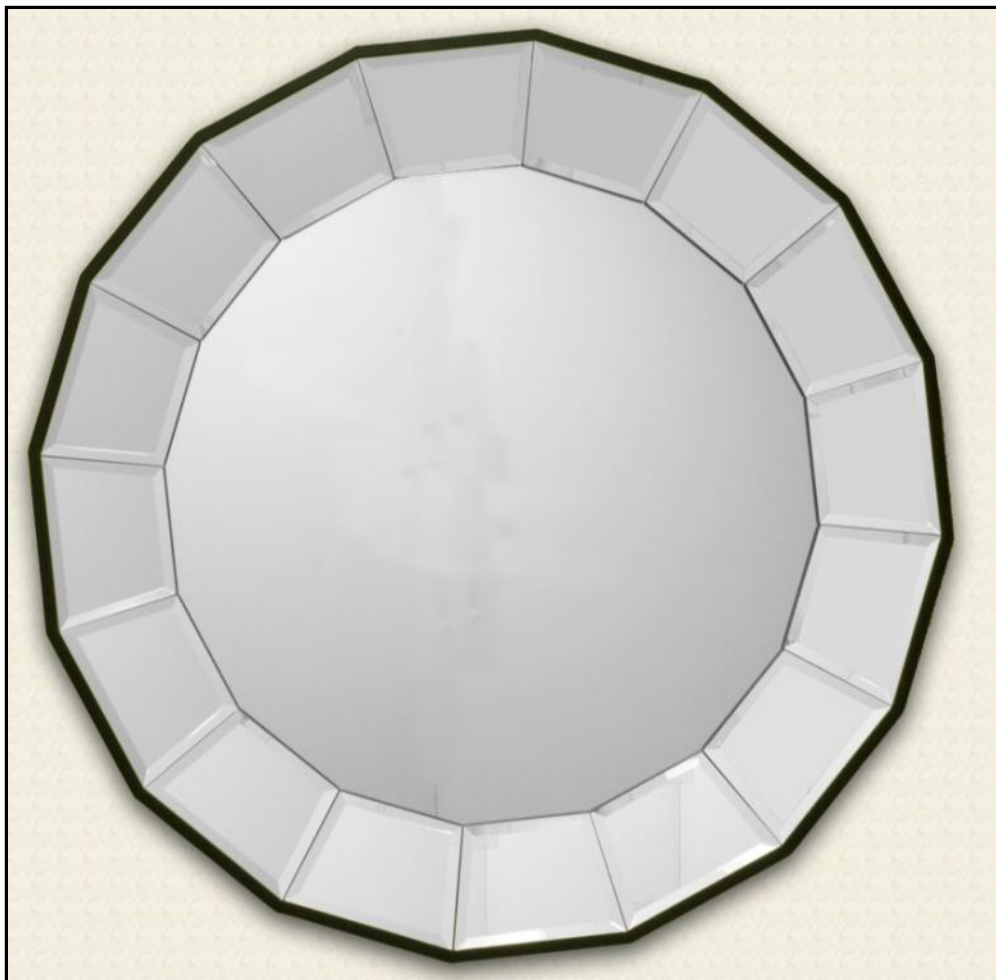

Features: 16 Handcrafted Beveled Trapezoidal
Mirrors Comprise the “Frame”
Set in Matt Black Wood Frame
Modern Design
Compliments any Room or Hallway

Model	8349
O.D.	28” Diameter
Suggested Retail	$125.00