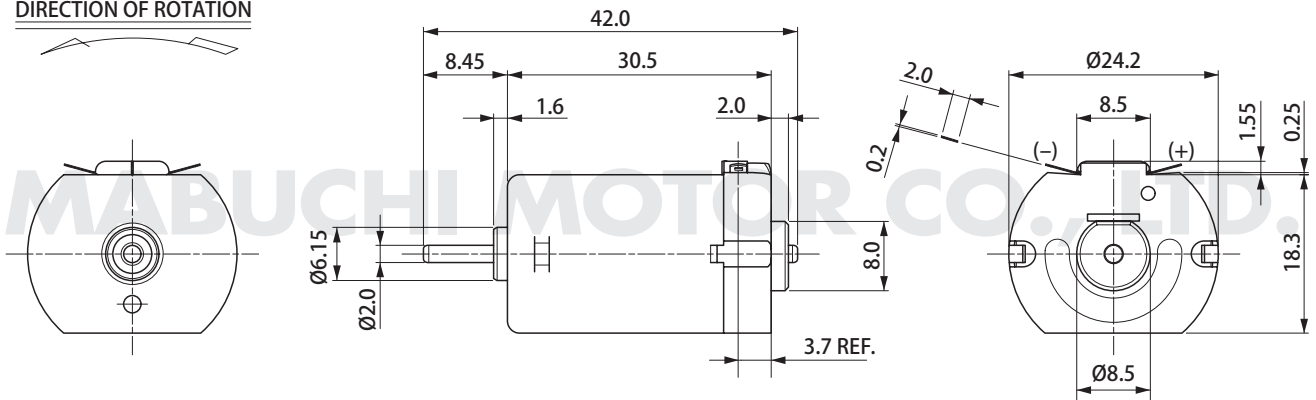

FC-280SA

OUTPUT : 0.4W ~ 19W (APPROX)

カーボンブラシ | Carbon-brush motors | 碳精电刷

代表的用途 家電機器

Typical Applications Home Appliances

主要用途 家电机器

WEIGHT : 35g (APPROX)

MODEL	VOLTAGE		NO LOAD		AT MAXIMUM EFFICIENCY					STALL		
	OPERATING RANGE	NOMINAL	SPEED	CURRENT	SPEED	CURRENT	TORQUE		OUTPUT	TORQUE		CURRENT
			r/min	A	r/min	A	mN-m	g-cm	W	mN-m	g-cm	A
FC-280SA-2865	2.4~3.0	3V CONSTANT	7700	0.20	6420	1.00	2.53	25.8	1.70	15.2	155	5.00
FC-280SA-3543	2.4~3.0	2.4V CONSTANT	9200	0.30	7730	1.58	2.75	28.1	2.22	17.2	175	8.27
FC-280SA-3245	2.4~3.0	2.4V CONSTANT	8800	0.29	7350	1.47	2.72	27.7	2.09	16.5	168	7.45

DIRECTION OF ROTATION

UNIT : MILLIMETERS

FC-280SA-2865

3.0V

FC-280SA-3543

2.4V