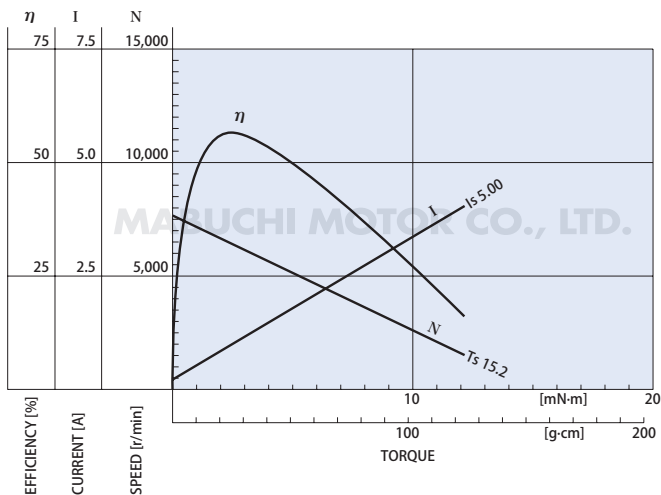

FC-280SA

OUTPUT : 0.4W ~ 19W (APPROX)

カーボンブラシ | Carbon-brush motors | 碳精电刷

代表的用途 家電機器

Typical Applications Home Appliances

主要用途 家电机器

WEIGHT : 35g (APPROX)

MODEL	VOLTAGE		NO LOAD		AT MAXIMUM EFFICIENCY					STALL		
	OPERATING RANGE	NOMINAL	SPEED	CURRENT	SPEED	CURRENT	TORQUE		OUTPUT	TORQUE		CURRENT
			r/min	A	r/min	A	mN-m	g-cm	W	mN-m	g-cm	A
FC-280SA-2865	2.4~3.0	3V CONSTANT	7700	0.20	6420	1.00	2.53	25.8	1.70	15.2	155	5.00
FC-280SA-3543	2.4~3.0	2.4V CONSTANT	9200	0.30	7730	1.58	2.75	28.1	2.22	17.2	175	8.27
FC-280SA-3245	2.4~3.0	2.4V CONSTANT	8800	0.29	7350	1.47	2.72	27.7	2.09	16.5	168	7.45

DIRECTION OF ROTATION

UNIT : MILLIMETERS

FC-280SA-2865

3.0V

FC-280SA-3543

2.4V